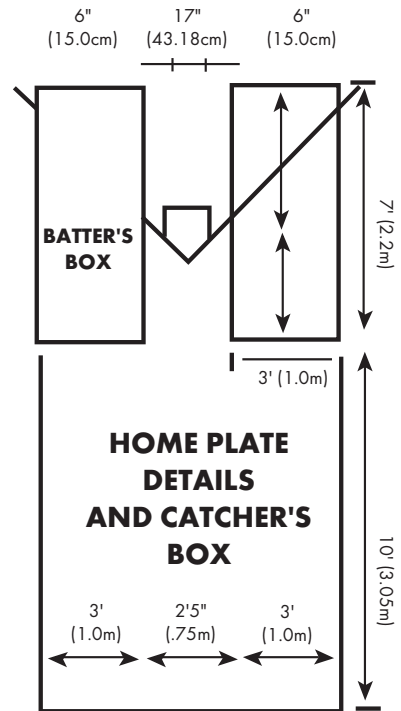

Adult Slow Pitch Softball

Skinned Infields: A 55' (16.76m) and 60' (18.29m) radius may be used with the front center of the 46" (14.02m) pitcher's plate as the center point of the arc. The 60' (18.29m) is recommended for 60' bases. For 65' bases, a 65' (19.81m) radius is recommended.

PITCHER'S PLATE

55-Foot Diamond

65-Foot Diamond