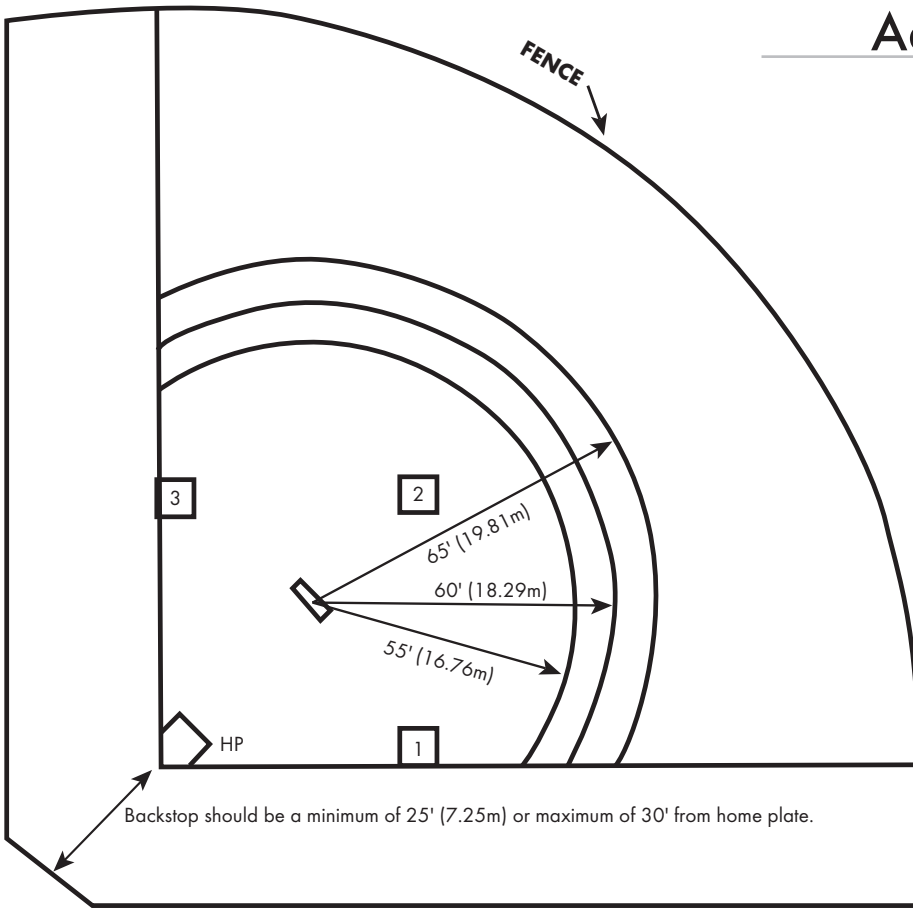

Adult Slow Pitch Softball

Skinned Infields: A 55' (16.76m) and 60' (18.29m) radius may be used with the front center of the 46" (14.02m) pitcher's plate as the center point of the arc. The 60' (18.29m) is recommended for 60' bases. For 65' bases, a 65' (19.81m) radius is recommended.

PITCHER'S PLATE

55-Foot Diamond

65-Foot Diamond