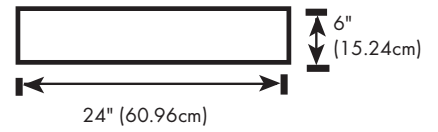

Adult Slow Pitch Softball

Skinned Infields: A 55' (16.76m) and 60' (18.29m) radius may be used with the front center of the 46" (14.02m) pitcher's plate as the center point of the arc. The 60' (18.29m) is recommended for 60' bases. For 65' bases, a 65' (19.81m) radius is recommended.

PITCHER'S PLATE

55-Foot Diamond

65-Foot Diamond