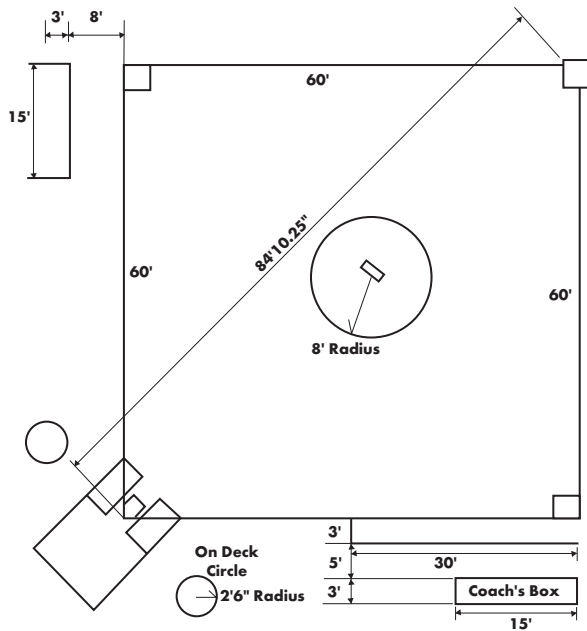

Adult Slow Pitch Softball

Skinned Infields: A 55' (16.76m) and 60' (18.29m) radius may be used with the front center of the 46" (14.02m) pitcher's plate as the center point of the arc. The 60' (18.29m) is recommended for 60' bases. For 65' bases, a 65' (19.81m) radius is recommended.

PITCHER'S PLATE

55-Foot Diamond

65-Foot Diamond