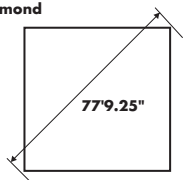

Adult Slow Pitch Softball

Skinned Infields: A 55' (16.76m) and 60' (18.29m) radius may be used with the front center of the 46" (14.02m) pitcher's plate as the center point of the arc. The 60' (18.29m) is recommended for 60' bases. For 65' bases, a 65' (19.81m) radius is recommended.

PITCHER'S PLATE

55-Foot Diamond

65-Foot Diamond