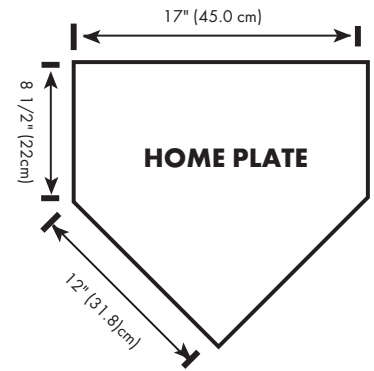

Adult Slow Pitch Softball

Skinned Infields: A 55' (16.76m) and 60' (18.29m) radius may be used with the front center of the 46" (14.02m) pitcher's plate as the center point of the arc. The 60' (18.29m) is recommended for 60' bases. For 65' bases, a 65' (19.81m) radius is recommended.

PITCHER'S PLATE

55-Foot Diamond

65-Foot Diamond